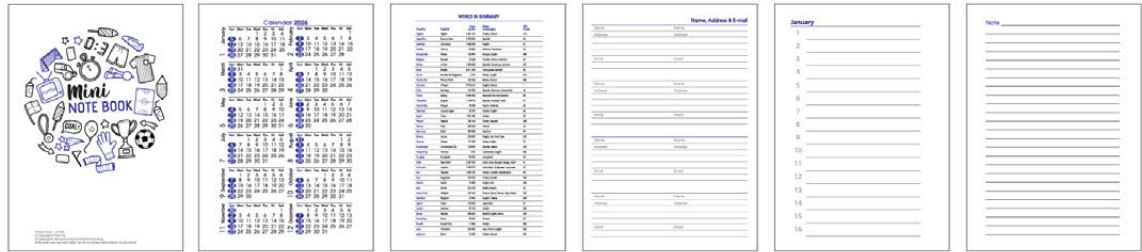

Diaries 日记本

Desk Diary Book Product Code : 057

- Cover Size : 140mm x 203mm
- Cover material : PVC
- Paper Material : 60g Simili Paper
- Binding : Thread Sew
- Page Layout : Diary In Daily Format, with Timetables, World Info, and Reference Pages.
- Colors : Dark Blue / Black

Note Book Product Code : 069 (F/S)

- Cover Size : 152mm x 216mm
- Cover material : PE Formsheets
- Paper Material : 70g Simili Paper
- Binding : Thread Sew
- Page Layout : World Summary & Map, IDD Codes, Conversion Formulas, Weights & Measures, Metric Table, Monthly Planner & Notes.
- Colors : Black Red Line / Black Blue Line / Black

Desk Monthly Planner Product Code : 012

- Cover Size : 374mm x 520mm
- Cover material : PVC
- Paper Material : 70g Simili Paper
- Binding : Padding
- Page Layout : Planner with 12 Monthly Sheets, Featuring Malaysia and Singapore Public Holidays. Printed In Malay with Two-color Design On High-quality Paper.
- Colors : Dark Blue / Black

Diaries 日记本

Mini Wire-O Note Book Product Code : 036

Cover Size : 146mm x 95mm
 Cover material : PE Formsheet
 Paper Material : 60g Simili Paper
 Binding : Wire-O
 Page Layout : World Map, Conversion Formulas, Weight & Measurement Tables, Metric Conversions, Monthly Planner with Notes.
 Colors : Dark Blue / Black