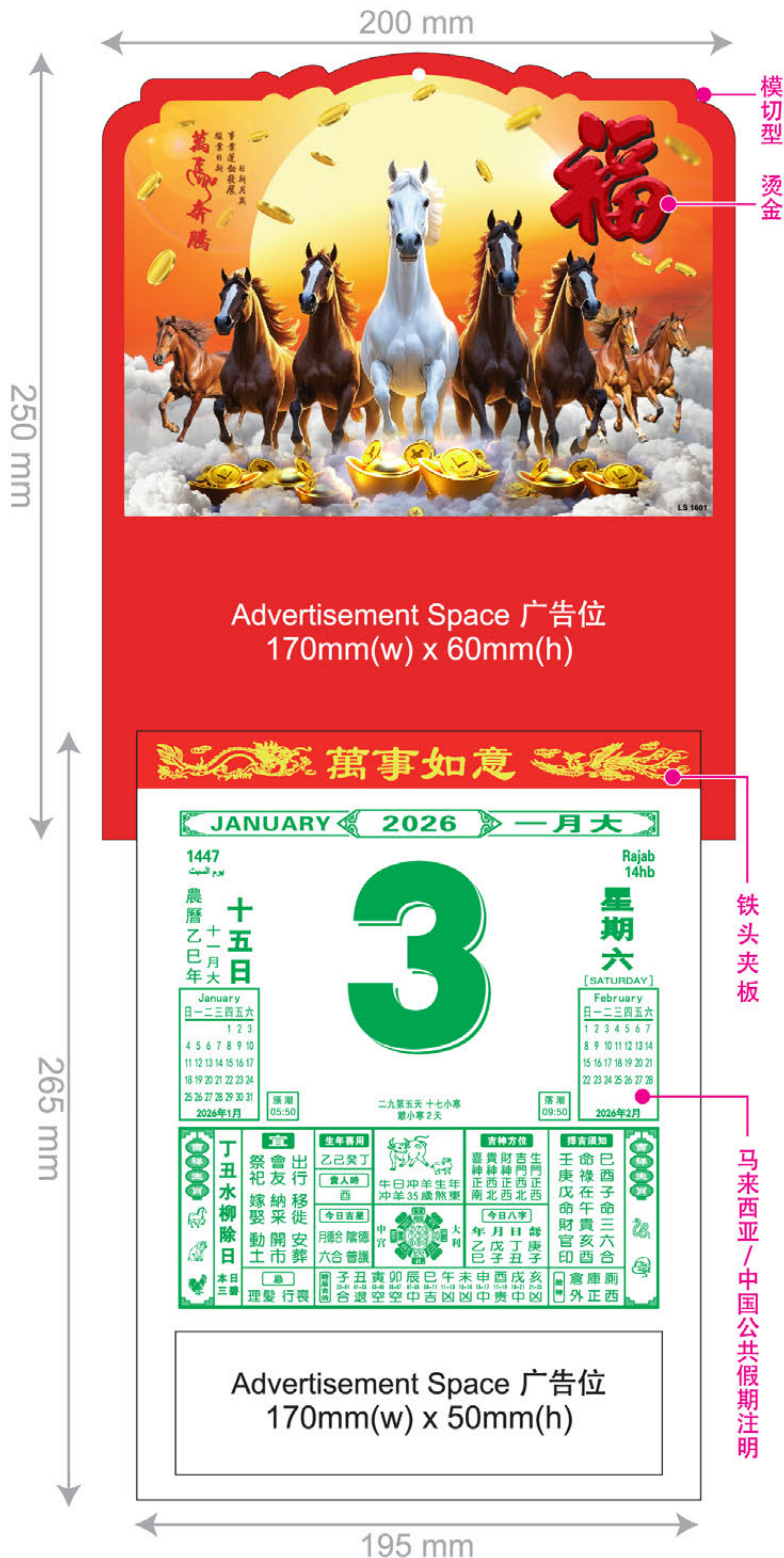

1801 - 1807

Calendar Size 尺度 : 230mm(w) x 170mm(h)
 Picture Hanger Size 图卡吊牌 : 250mm(w) x 535mm(h)
 Picture Card Material 图卡用纸 : 900gsm Box Board
 Paper Material 用纸 : 50g Writing Paper
 50克书写纸

广告位
Advertisement Space
225mm(w) x 70mm(h)

单色通胜日历

双色通胜日历

Calendar Size 尺度 : 180mm(w) x 255mm(h)
 Contains Material 用纸 : 38gsm Writing Paper

Calendar Size 尺度 : 180mm(w) x 255mm(h)
 Contains Material 用纸 : 50gsm Writing Paper

Malaysia & Singapore Public Holidays, with Chinese traditional festivals.
 标注马来西亚与新加坡公共假期, 并含中国传统节日与节庆习俗。

Picture Hanger Size 图卡吊牌 : 200mm(w) x 250mm(h)
 Card Material 图卡用纸 : 700gsm Box Board
 Calendar Size 尺度 : 195mm(w) x 265mm(h)
 Paper Material 用纸 : 30gsm 1 Side Coated Wood Pulp Paper
 纯木浆单光纸

365页每日广告曝光, 采用日本铁夹技术装订, 翻页顺畅不割手. 配700克彩印卡板, 可加烫金广告, 内容含八卦通胜, 兼具实用性与传统文化价值.

365 pages with daily ad exposure, bound with Japanese iron clip technology for smooth and safe flipping. 700g color-printed board with optional foil stamping. Includes China Lunar content, combining practicality with traditional cultural value.